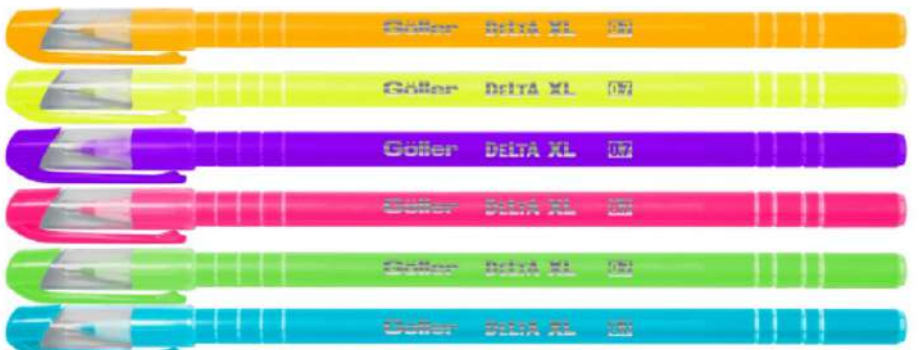

→POTE 24 UNDS

24PTS/1PT

EAN INDIVIDUAL

REF. G-1891