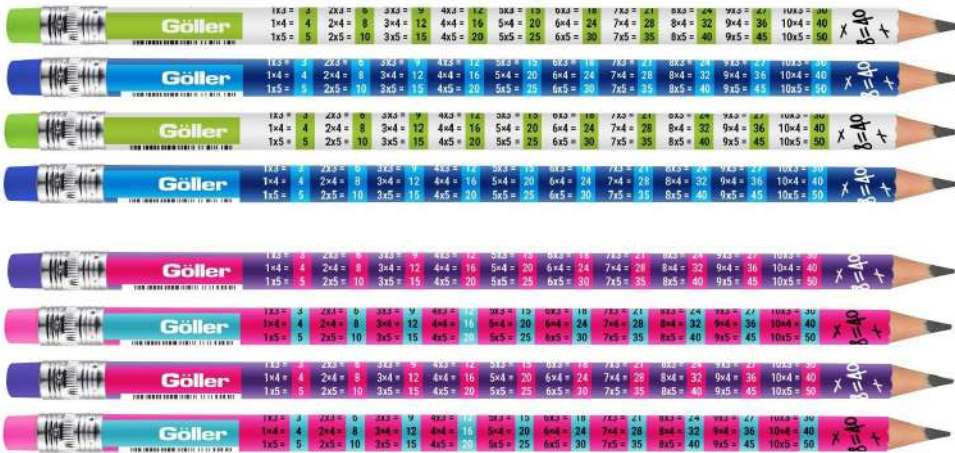

→BLISTER 4 UNDS

288BLTS-12BLTS

REF. G-1877

G-1877 6877

• LÁPIS PRETO REDONDO COM BORRACHA • TABUADA

→POTE 36 UNDS
 48CXS-12CX
 REF. G-1882
 G-1882 6882

→BLISTER 4 UNDS
 288BLTS-12BLTS
 REF. G-1881
 G-1881 6881